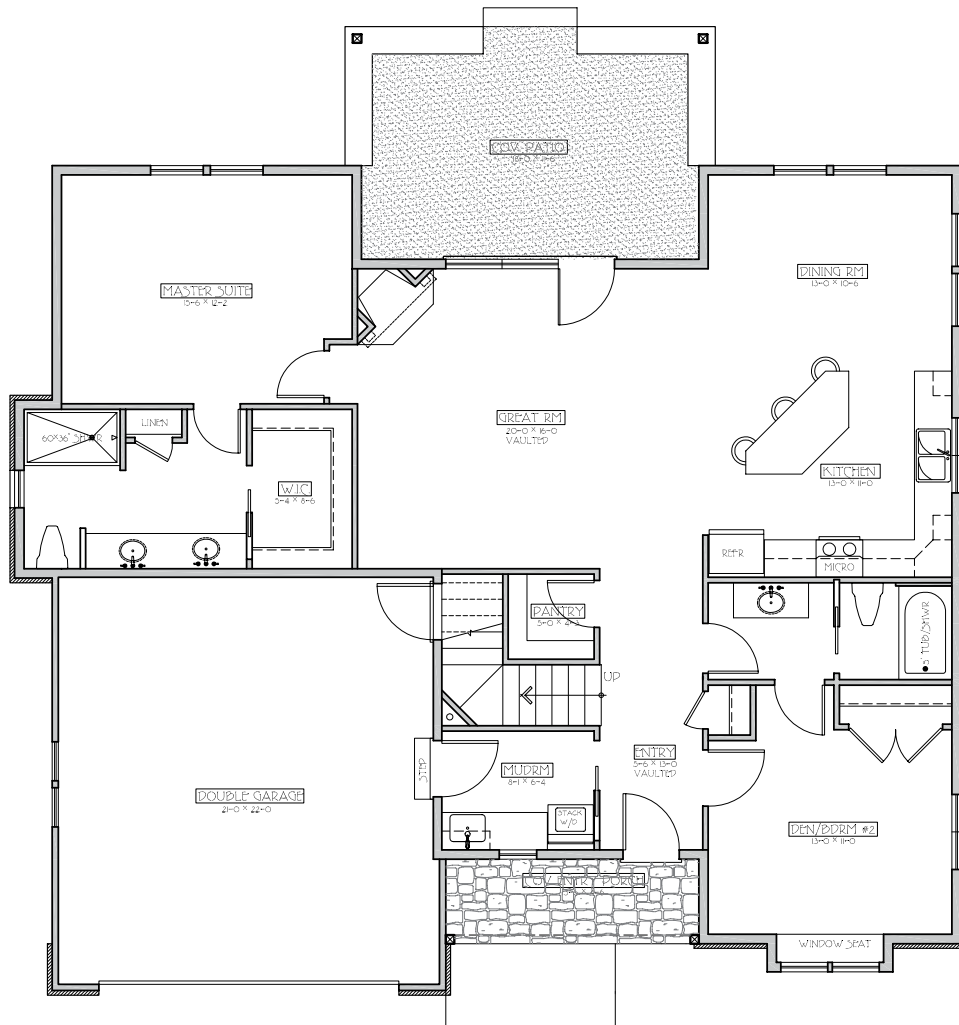

# The Cabins

LOWER LEVEL

## THE CABINS

4 Bedroom, 3 Bathroom  
 Upper Level: 565 sq. ft.  
 Lower Level: 1,482 sq. ft.

Total: 2,047 sq. ft.

UPPER LEVEL

As a result of our dedication to offer the finest homes of enduring value, changes in floor plans, features, materials and specifications may be made without prior notice.