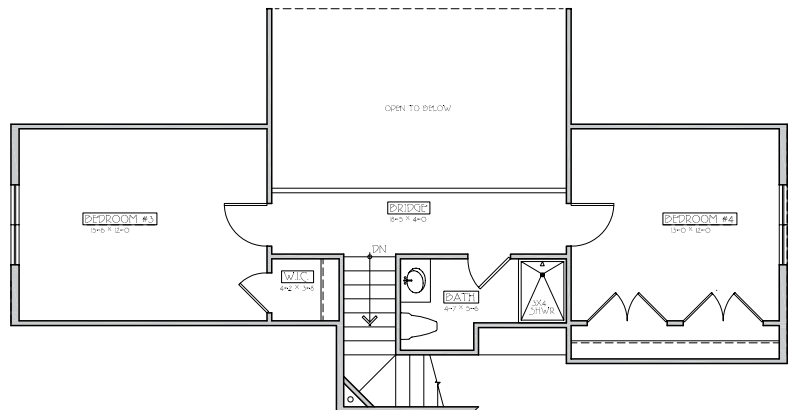

# The Cabins

LOWER LEVEL

## THE CABINS

4 Bedroom, 3 Bathroom  
 Upper Level: 565 sq. ft.  
 Lower Level: 1,482 sq. ft.

Total: 2,047 sq. ft.

UPPER LEVEL

As a result of our dedication to offer the finest homes of enduring value, changes in floor plans, features, materials and specifications may be made without prior notice.