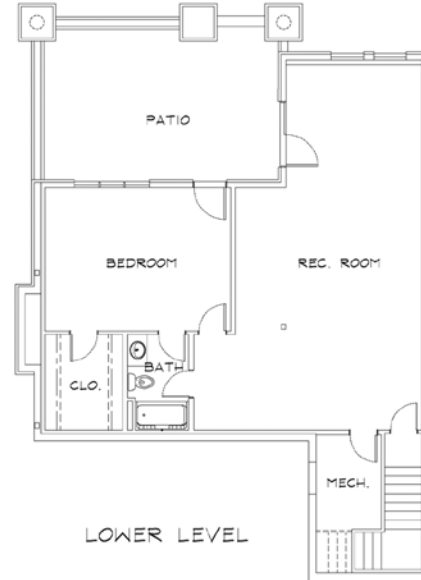

The Courtyard

The Courtyard floorplan features a Master Suite and two additional bedrooms with private baths on its main floor as well as a full bedroom and bath plus a recreation room on its lower floor.

THE COURTYARD

4 Bedroom, 4.5 Bathroom

Upper Level: 2,399 sq. ft.

Lower Level: 1,220 sq. ft.

Total: 3,619 sq. ft.

As a result of our dedication to offer the finest homes of enduring value, changes in floor plans, features, materials and specifications may be made without prior notice.