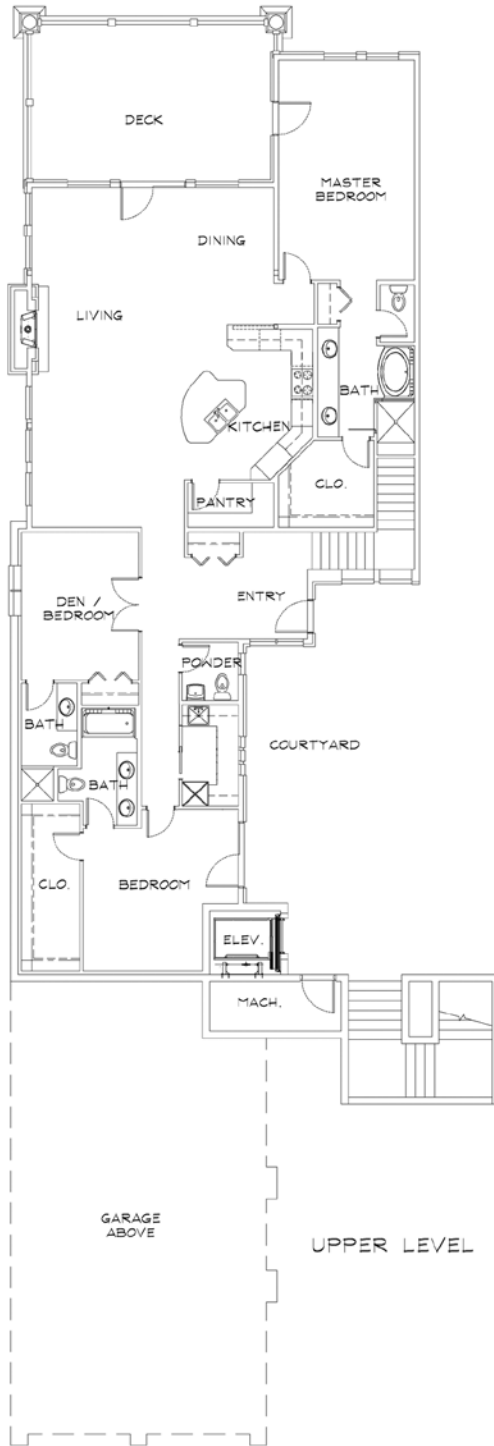

The Courtyard

The Courtyard floorplan features a Master Suite and two additional bedrooms with private baths on its main floor as well as a full bedroom and bath plus a recreation room on its lower floor.

THE COURTYARD

4 Bedroom, 4.5 Bathroom

Upper Level: 2,399 sq. ft.

Lower Level: 1,220 sq. ft.

Total: 3,619 sq. ft.

As a result of our dedication to offer the finest homes of enduring value, changes in floor plans, features, materials and specifications may be made without prior notice.